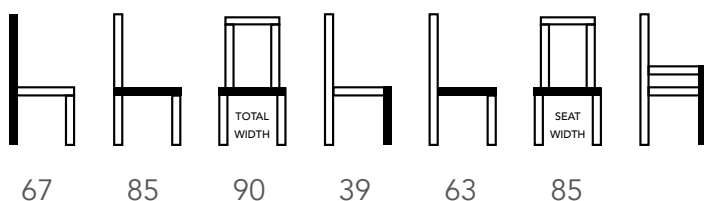

Extra images

MATEN / MEASUREMENTS

EXTRA INFO

MATERIALS

Frame	Plywood, pine
Zitting / Seat	Elastic belt
Poten / Legs	plastic black
Back Filling	FOAM
Seat Filling	FOAM T-30 SOFT

PACKING

Package	KARTON
Nr. of pcs	1
Size of package	HxWxD 72x95x90
Weight package	25 kg